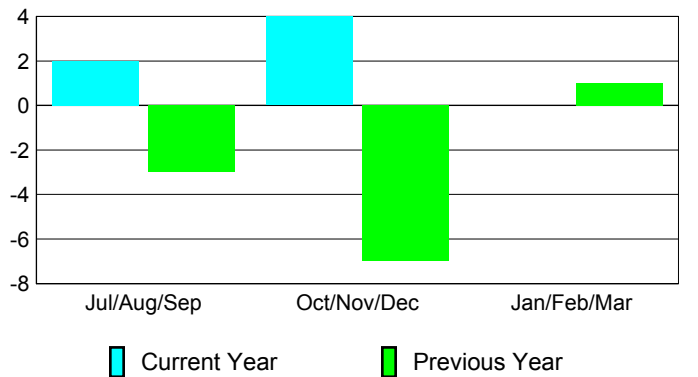

Club Results 2012-2013

Goal, New, Dropped, Gain/Loss

Comparison of Club Gain/Loss

Current Year Compared to the Previous Year

YTD Status Quo Clubs 2012-2013

Status Quo Clubs Compared to Status Quo Members

MEMBERSHIP

Membership Results
2012-2013

Membership
2011-2012

Month	Net Memb Goal	Actual New Memb	Actual Dropped Memb	Gain/Loss of Memb	Gain/Loss of Memb
Jul/Aug/Sep		5	-3	2	-3
Oct/Nov/Dec		6	-2	4	-7
Jan/Feb/Mar					1
Totals		11	-5	6	-9

Membership Results 2012-2013

Goal, New, Dropped, Gain/Loss

Comparison of Membership Gain/Loss

Current Year Compared to the Previous Year

Gender Comparison 2012-2013

Jan/Feb/Mar

Male

Female