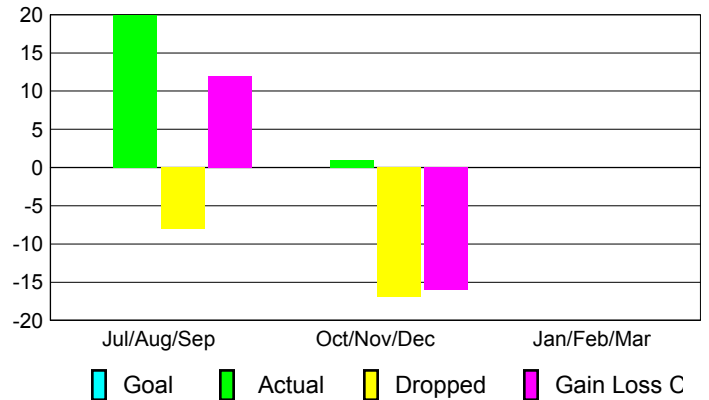

Membership Results 2012-2013

Goal, New, Dropped, Gain/Loss

Comparison of Membership Gain/Loss

Current Year Compared to the Previous Year