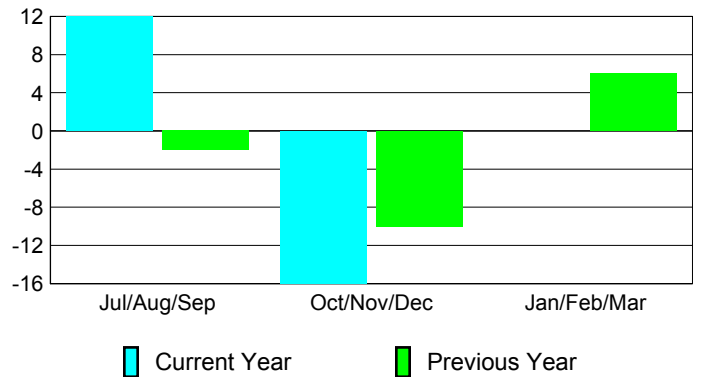

Club Results 2012-2013

Goal, New, Dropped, Gain/Loss

Comparison of Club Gain/Loss

Current Year Compared to the Previous Year

YTD Status Quo Clubs 2012-2013

Status Quo Clubs Compared to Status Quo Members

MEMBERSHIP

Membership Results 2012-2013

Membership 2011-2012

Month	Net Memb Goal	Actual New Memb	Actual Dropped Memb	Gain/Loss of Memb	Gain/Loss of Memb
Jul/Aug/Sep		20	-8	12	-2
Oct/Nov/Dec		1	-17	-16	-10
Jan/Feb/Mar					6
Totals		21	-25	-4	-6

Membership Results 2012-2013

Goal, New, Dropped, Gain/Loss

Comparison of Membership Gain/Loss

Current Year Compared to the Previous Year

Gender Comparison 2012-2013

Jan/Feb/Mar

Male

Female