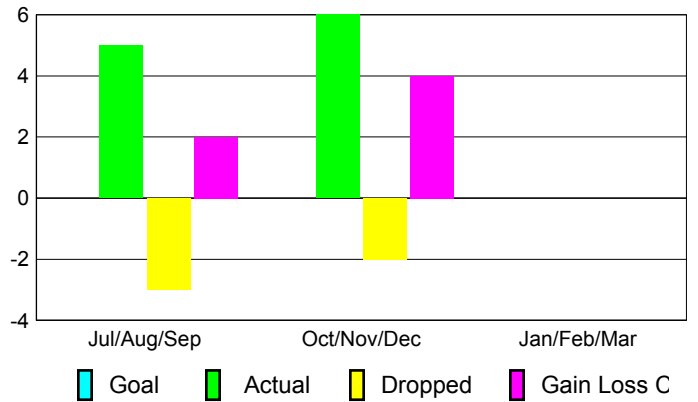

Membership Results 2012-2013

Goal, New, Dropped, Gain/Loss

Comparison of Membership Gain/Loss

Current Year Compared to the Previous Year