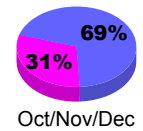

Membership Results
2012-2013

Membership
2011-2012

Month	Net Memb Goal	Actual New Memb	Actual Dropped Memb	Gain/Loss of Memb	Gain/Loss of Memb
Jul/Aug/Sep		5	-3	2	-3
Oct/Nov/Dec		6	-2	4	-7
Jan/Feb/Mar					1
Totals		11	-5	6	-9

Membership Results 2012-2013

Goal, New, Dropped, Gain/Loss

Comparison of Membership Gain/Loss

Current Year Compared to the Previous Year

Gender Comparison 2012-2013

Jan/Feb/Mar

Male

Female