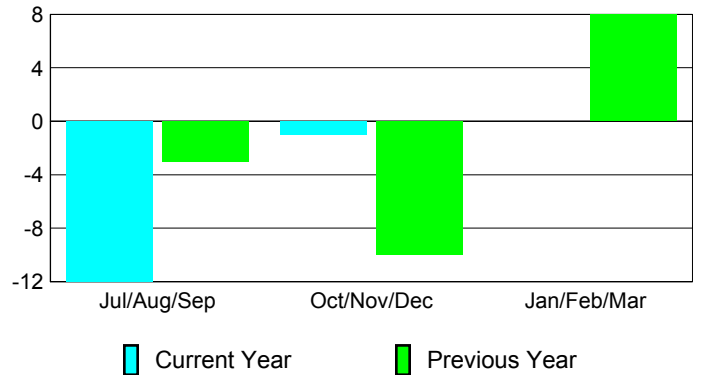

Club Results 2012-2013

Goal, New, Dropped, Gain/Loss

Comparison of Club Gain/Loss

Current Year Compared to the Previous Year

YTD Status Quo Clubs 2012-2013

Status Quo Clubs Compared to Status Quo Members

MEMBERSHIP

Membership Results 2012-2013

Membership 2011-2012

Month	Net Memb Goal	Actual New Memb	Actual Dropped Memb	Gain/Loss of Memb	Gain/Loss of Memb
Jul/Aug/Sep		3	-15	-12	-3
Oct/Nov/Dec		6	-7	-1	-10
Jan/Feb/Mar					8
Totals		9	-22	-13	-5

Membership Results 2012-2013

Goal, New, Dropped, Gain/Loss

Comparison of Membership Gain/Loss

Current Year Compared to the Previous Year

Gender Comparison 2012-2013

Jan/Feb/Mar

Male

Female