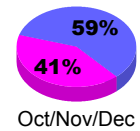

Membership Results 2012-2013

Membership 2011-2012

Month	Net Memb Goal	Actual New Memb	Actual Dropped Memb	Gain/Loss of Memb	Gain/Loss of Memb
Jul/Aug/Sep		3	-15	-12	-3
Oct/Nov/Dec		6	-7	-1	-10
Jan/Feb/Mar					8
Totals		9	-22	-13	-5

Membership Results 2012-2013

Goal, New, Dropped, Gain/Loss

Comparison of Membership Gain/Loss

Current Year Compared to the Previous Year

Gender Comparison 2012-2013

Jan/Feb/Mar

Male

Female