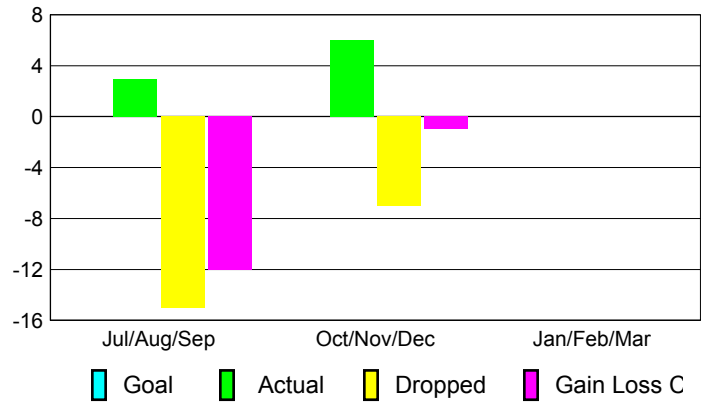

Club Results 2012-2013

Goal, New, Dropped, Gain/Loss

Comparison of Club Gain/Loss

Current Year Compared to the Previous Year

YTD Status Quo Clubs 2012-2013

Status Quo Clubs Compared to Status Quo Members

MEMBERSHIP

Membership Results 2012-2013

Membership 2011-2012

Month	Net Memb Goal	Actual New Memb	Actual Dropped Memb	Gain/Loss of Memb	Gain/Loss of Memb
Jul/Aug/Sep		3	-15	-12	-3
Oct/Nov/Dec		6	-7	-1	-10
Jan/Feb/Mar					8
Totals		9	-22	-13	-5

Membership Results 2012-2013

Goal, New, Dropped, Gain/Loss

Comparison of Membership Gain/Loss

Current Year Compared to the Previous Year

Gender Comparison 2012-2013

Jan/Feb/Mar

Male

Female