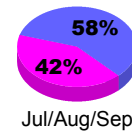

Membership Results 2012-2013

Membership 2011-2012

Month	Net Memb Goal	Actual New Memb	Actual Dropped Memb	Gain/Loss of Memb	Gain/Loss of Memb
Jul/Aug/Sep		3	-15	-12	-3
Oct/Nov/Dec		6	-7	-1	-10
Jan/Feb/Mar					8
Totals		9	-22	-13	-5

Membership Results 2012-2013

Goal, New, Dropped, Gain/Loss

Comparison of Membership Gain/Loss

Current Year Compared to the Previous Year

Gender Comparison 2012-2013

Jan/Feb/Mar

Male

Female